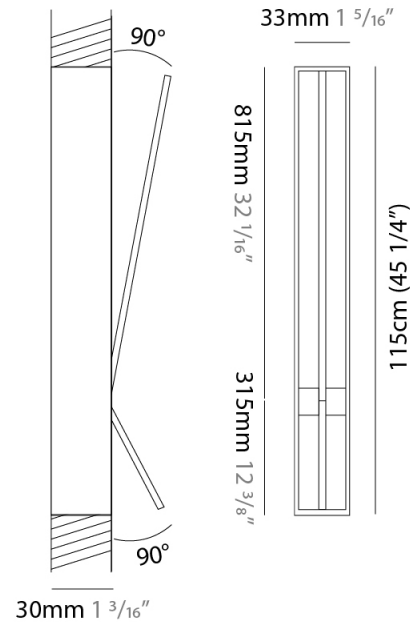

GENERAL

Series: Spillo
 Subseries: Spillo 2 Rod
 Brand: Icone
 Division: Design
 Mounting Type: Recessed
 Mounting Location: Wall
 Subcategory: Ambient

PHYSICAL

Shape: Rectangle
 Width (mm): 33
 Width (in): 1 5/16
 Height (mm): 750
 Height (in): 29 1/2
 Min. Recessing Depth (mm): 30
 Min. Recessing Depth (in): 1 3/16
 Light Distribution: Adjustable
[Fixture Finish: WHI / BLK / CHR / BGD](#)
 Fixture Material: Brass

LED

[Color Temperature \(°K\): 2700 / 3000](#)
 Nominal Lumen (lm): 770
 CRI: >90 CRI
 Lamp Life (hrs): 50000

OPTICAL

Adjustability: Tilt 90°

RATINGS AND CERTIFICATIONS

Certified By: Certified for North American Standards
 IP rating: IP20

GENERAL

Series: Spillo
 Subseries: Spillo 2 Rod
 Brand: Icone
 Division: Design
 Mounting Type: Recessed
 Mounting Location: Wall
 Subcategory: Ambient

PHYSICAL

Shape: Rectangle
 Width (mm): 33
 Width (in): 1 5/16
 Height (mm): 1150
 Height (in): 45 1/4
 Min. Recessing Depth (mm): 30
 Min. Recessing Depth (in): 1 3/16
 Light Distribution: Adjustable
 Fixture Finish: WHI / BLK / CHR / BGD
 Fixture Material: Brass

LED

Color Temperature (°K): 2700 / 3000
 Nominal Lumen (lm): 1210
 CRI: >90 CRI
 Lamp Life (hrs): 50000

OPTICAL

Adjustability: Tilt 90°

RATINGS AND CERTIFICATIONS

Certified By: Certified for North American Standards
 IP rating: IP20