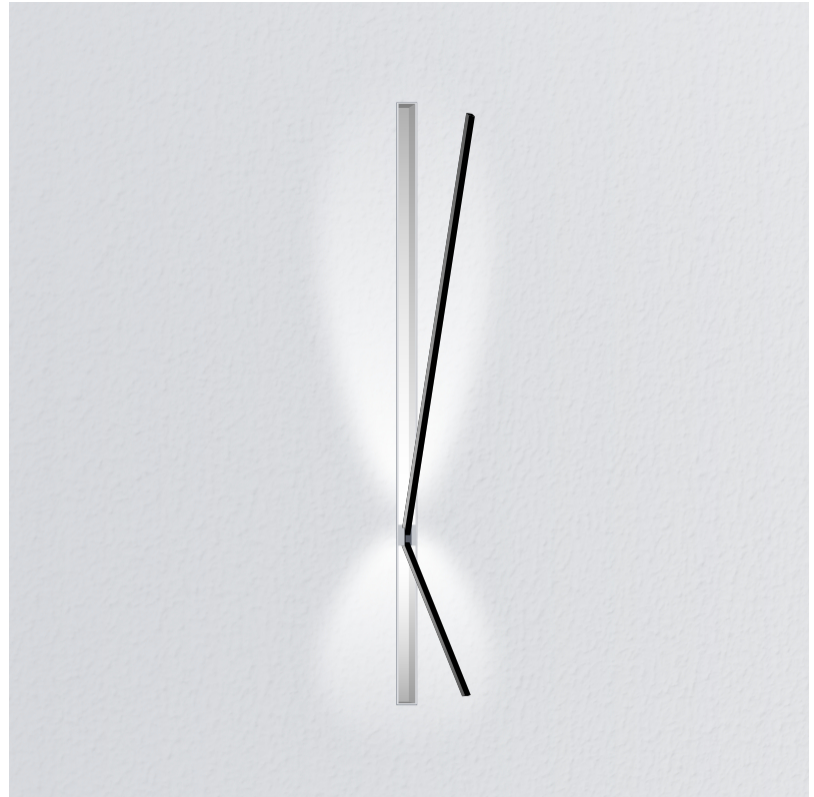

GENERAL

Series: Spillo
 Subseries: Spillo 2 Rod
 Brand: Icone
 Division: Design
 Mounting Type: Recessed
 Mounting Location: Wall
 Subcategory: Ambient

PHYSICAL

Shape: Rectangle
 Width (mm): 33
 Width (in): 1 5/16
 Height (mm): 750
 Height (in): 29 1/2
 Min. Recessing Depth (mm): 30
 Min. Recessing Depth (in): 1 3/16
 Light Distribution: Adjustable
[Fixture Finish: WHI / BLK / CHR / BGD](#)
 Fixture Material: Brass

GENERAL

Series: Spillo
 Subseries: Spillo 2 Rod
 Brand: Icone
 Division: Design
 Mounting Type: Recessed
 Mounting Location: Wall
 Subcategory: Ambient

PHYSICAL

Shape: Rectangle
 Width (mm): 33
 Width (in): 1 5/16
 Height (mm): 1150
 Height (in): 45 1/4
 Min. Recessing Depth (mm): 30
 Min. Recessing Depth (in): 1 3/16
 Light Distribution: Adjustable
 Fixture Finish: WHI / BLK / CHR / BGD
 Fixture Material: Brass

LED

Color Temperature (°K): 2700 / 3000
 Nominal Lumen (lm): 1210
 CRI: >90 CRI
 Lamp Life (hrs): 50000

OPTICAL

Adjustability: Tilt 90°

RATINGS AND CERTIFICATIONS

Certified By: Certified for North American Standards
 IP rating: IP20