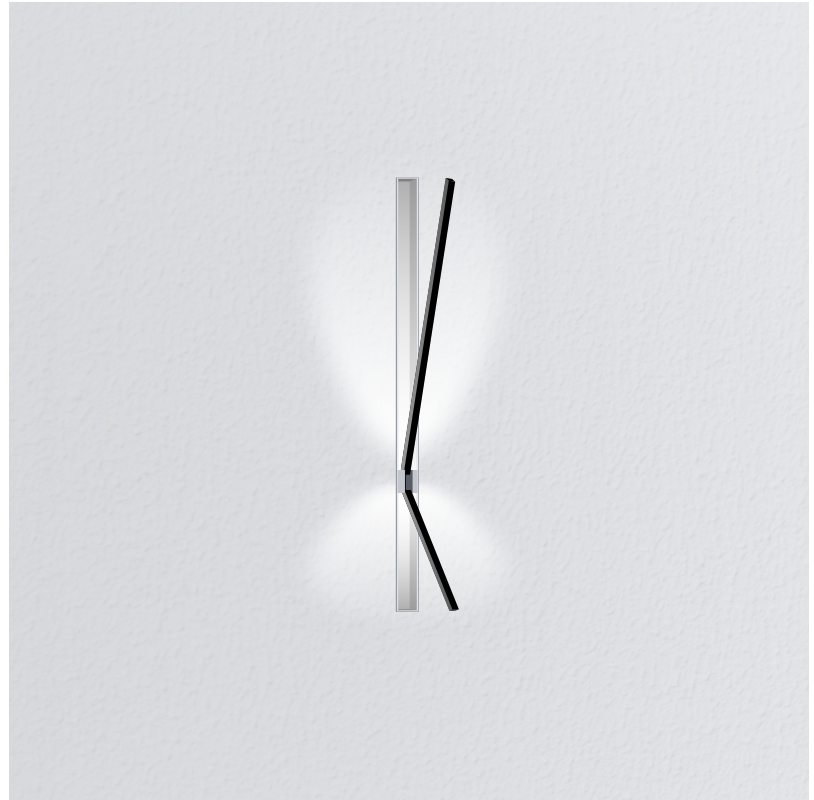

GENERAL

Series: Spillo
 Subseries: Spillo 2 Rod
 Brand: Icone
 Division: Design
 Mounting Type: Recessed
 Mounting Location: Wall
 Subcategory: Ambient

PHYSICAL

Shape: Rectangle
 Width (mm): 33
 Width (in): 1 5/16
 Height (mm): 750
 Height (in): 29 1/2
 Min. Recessing Depth (mm): 30
 Min. Recessing Depth (in): 1 3/16
 Light Distribution: Adjustable
[Fixture Finish: WHI / BLK / CHR / BGD](#)
 Fixture Material: Brass

LED

[Color Temperature \(°K\): 2700 / 3000](#)
 Nominal Lumen (lm): 770
 CRI: >90 CRI
 Lamp Life (hrs): 50000

OPTICAL

Adjustability: Tilt 90°

RATINGS AND CERTIFICATIONS

Certified By: Certified for North American Standards
 IP rating: IP20

GENERAL

Series: Spillo
 Subseries: Spillo 2 Rod
 Brand: Icone
 Division: Design
 Mounting Type: Recessed
 Mounting Location: Wall
 Subcategory: Ambient

PHYSICAL

Shape: Rectangle
 Width (mm): 33
 Width (in): 1 5/16
 Height (mm): 1150
 Height (in): 45 1/4
 Min. Recessing Depth (mm): 30
 Min. Recessing Depth (in): 1 3/16
 Light Distribution: Adjustable
 Fixture Finish: WHI / BLK / CHR / BGD
 Fixture Material: Brass