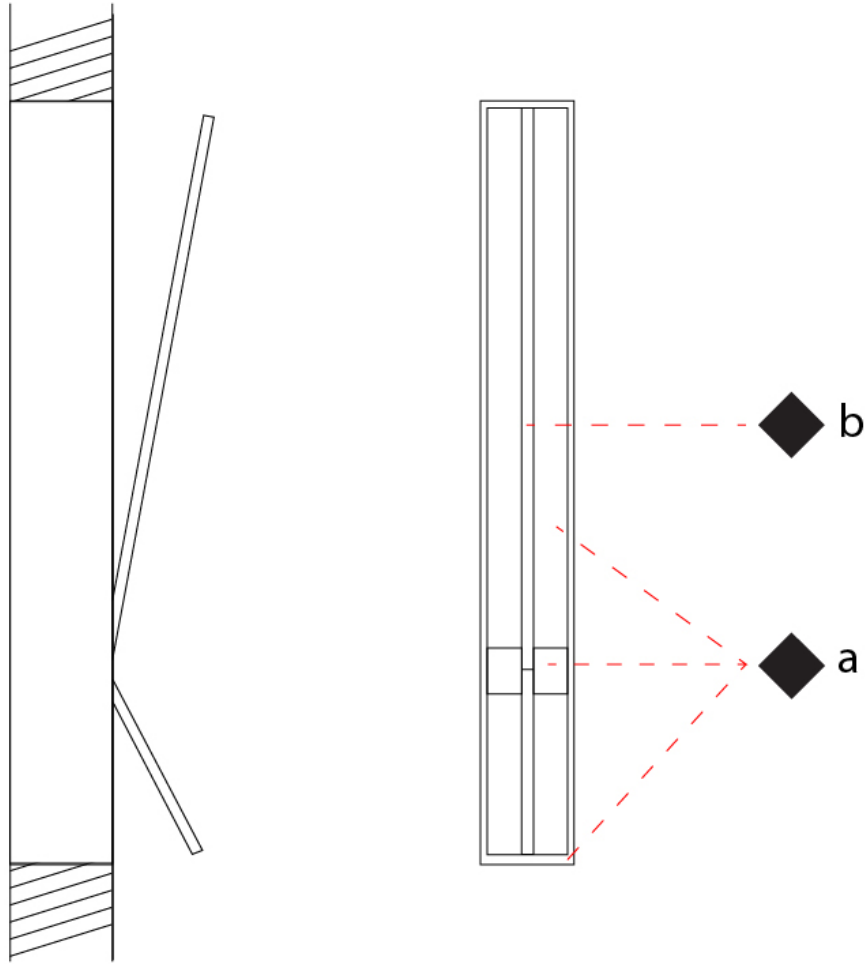

SPILLO 2 ROD RECESSED

D46026-

PROJECT
TYPE
SPECIFIER
QUANTITY
DATE

D