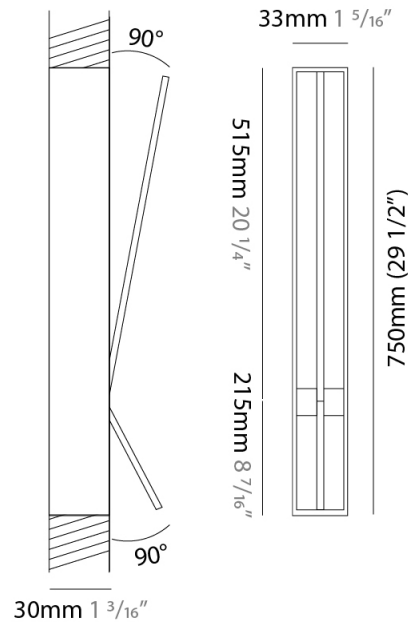

GENERAL

Series: Spillo
 Subseries: Spillo 2 Rod
 Brand: Icone
 Division: Design
 Mounting Type: Recessed
 Mounting Location: Wall
 Subcategory: Ambient

PHYSICAL

Shape: Rectangle
 Width (mm): 33
 Width (in): 1 5/16
 Height (mm): 750
 Height (in): 29 1/2
 Min. Recessing Depth (mm): 30
 Min. Recessing Depth (in): 1 3/16
 Light Distribution: Adjustable
[Fixture Finish: WHI / BLK / CHR / BGD](#)
 Fixture Material: Brass

LED

[Color Temperature \(°K\): 2700 / 3000](#)
 Nominal Lumen (lm): 770
 CRI: >90 CRI
 Lamp Life (hrs): 50000

OPTICAL

Adjustability: Tilt 90°

RATINGS AND CERTIFICATIONS

Certified By: Certified for North American Standards
 IP rating: IP20

SPILLO 2 ROD RECESSED

D46026-

PROJECT
TYPE
SPECIFIER
QUANTITY
DATE

D

SPILLO 2 ROD RECESSED

D46027- -

base number
 Color Finish
 Temperature Options

PROJECT
TYPE
SPECIFIER
QUANTITY
DATE

GENERAL

Series: Spillo
 Subseries: Spillo 2 Rod
 Brand: Icone
 Division: Design
 Mounting Type: Recessed
 Mounting Location: Wall
 Subcategory: Ambient

PHYSICAL

Shape: Rectangle
 Width (mm): 33
 Width (in): 1 5/16
 Height (mm): 1150
 Height (in): 45 1/4
 Min. Recessing Depth (mm): 30
 Min. Recessing Depth (in): 1 3/16
 Light Distribution: Adjustable
 Fixture Finish: WHI / BLK / CHR / BGD
 Fixture Material: Brass